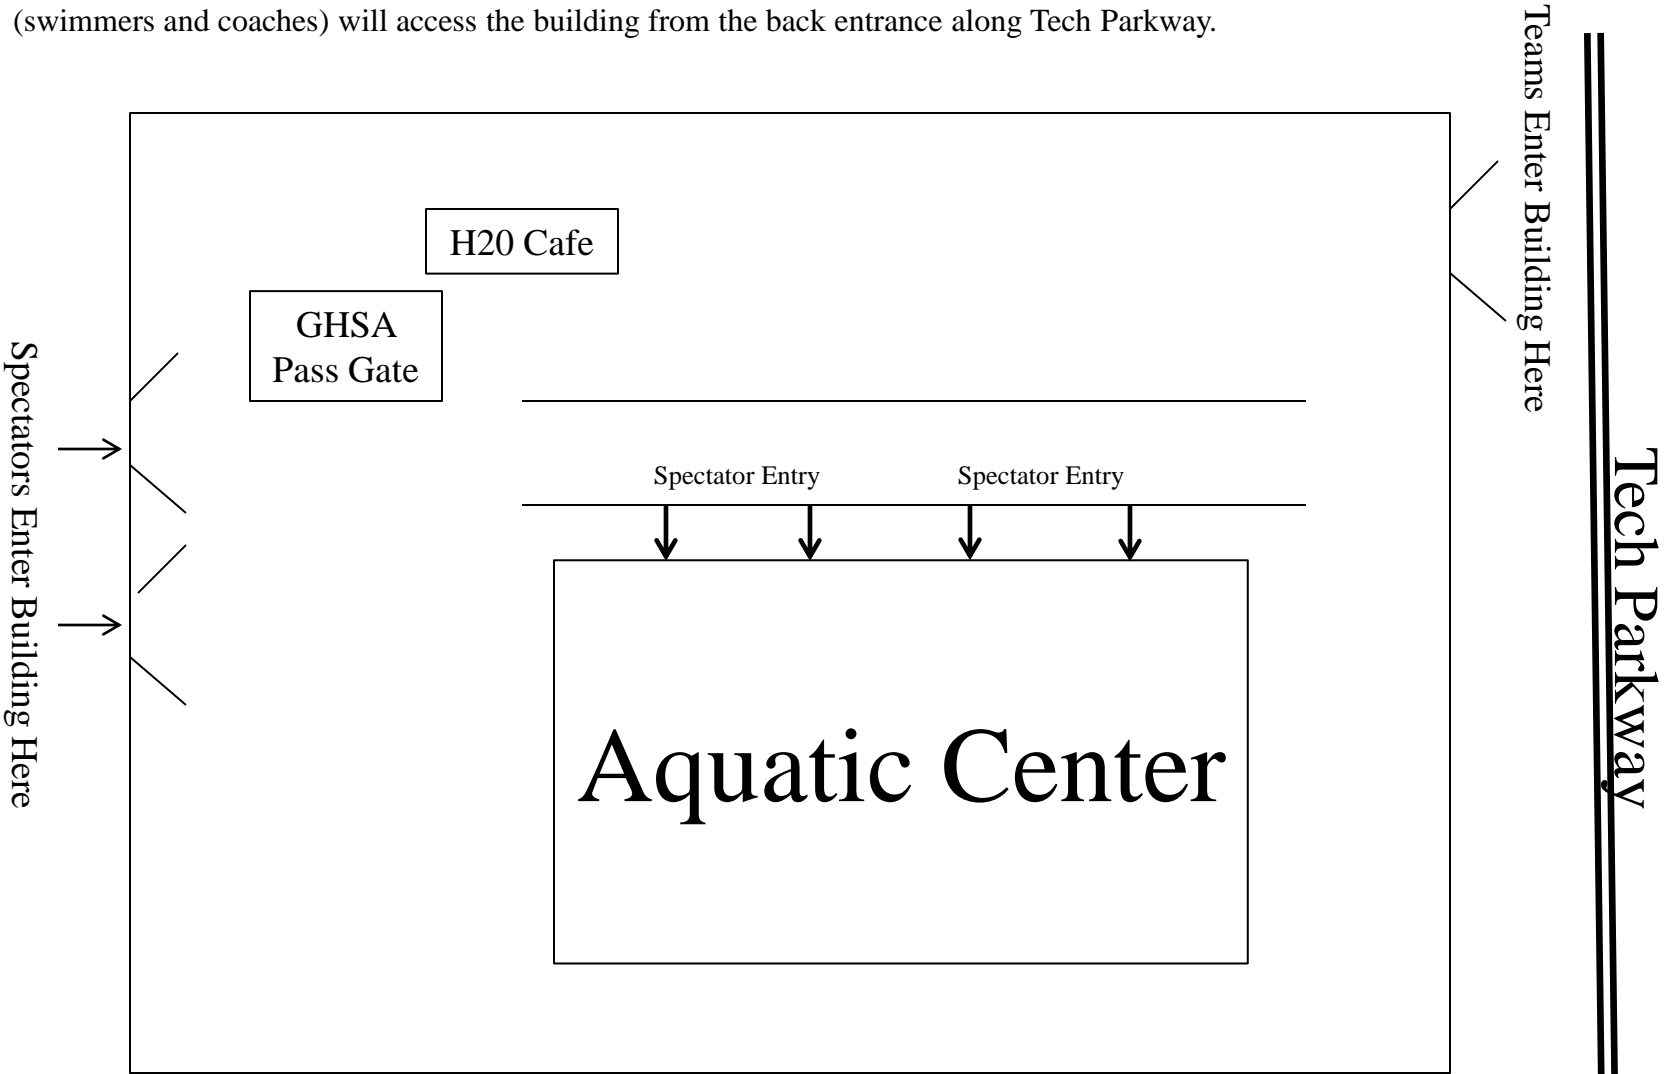

Spectators should enter the pool via the front entrance and can gain admission at any of 4 entry gates on the main floor hallway. The GHSA Pass Gate will be located at the Visitor Desk near the entry doors of the building. Teams (swimmers and coaches) will access the building from the back entrance along Tech Parkway.

Spectator  
Parking

Regents Dr./Means St.

To North Ave.

Tech Parkway Team Vehicle Parking and Team Entry

Campus Recreation Center  
GT Aquatic Center

Spectator  
Entry

Team  
Entry

To 10<sup>th</sup> St